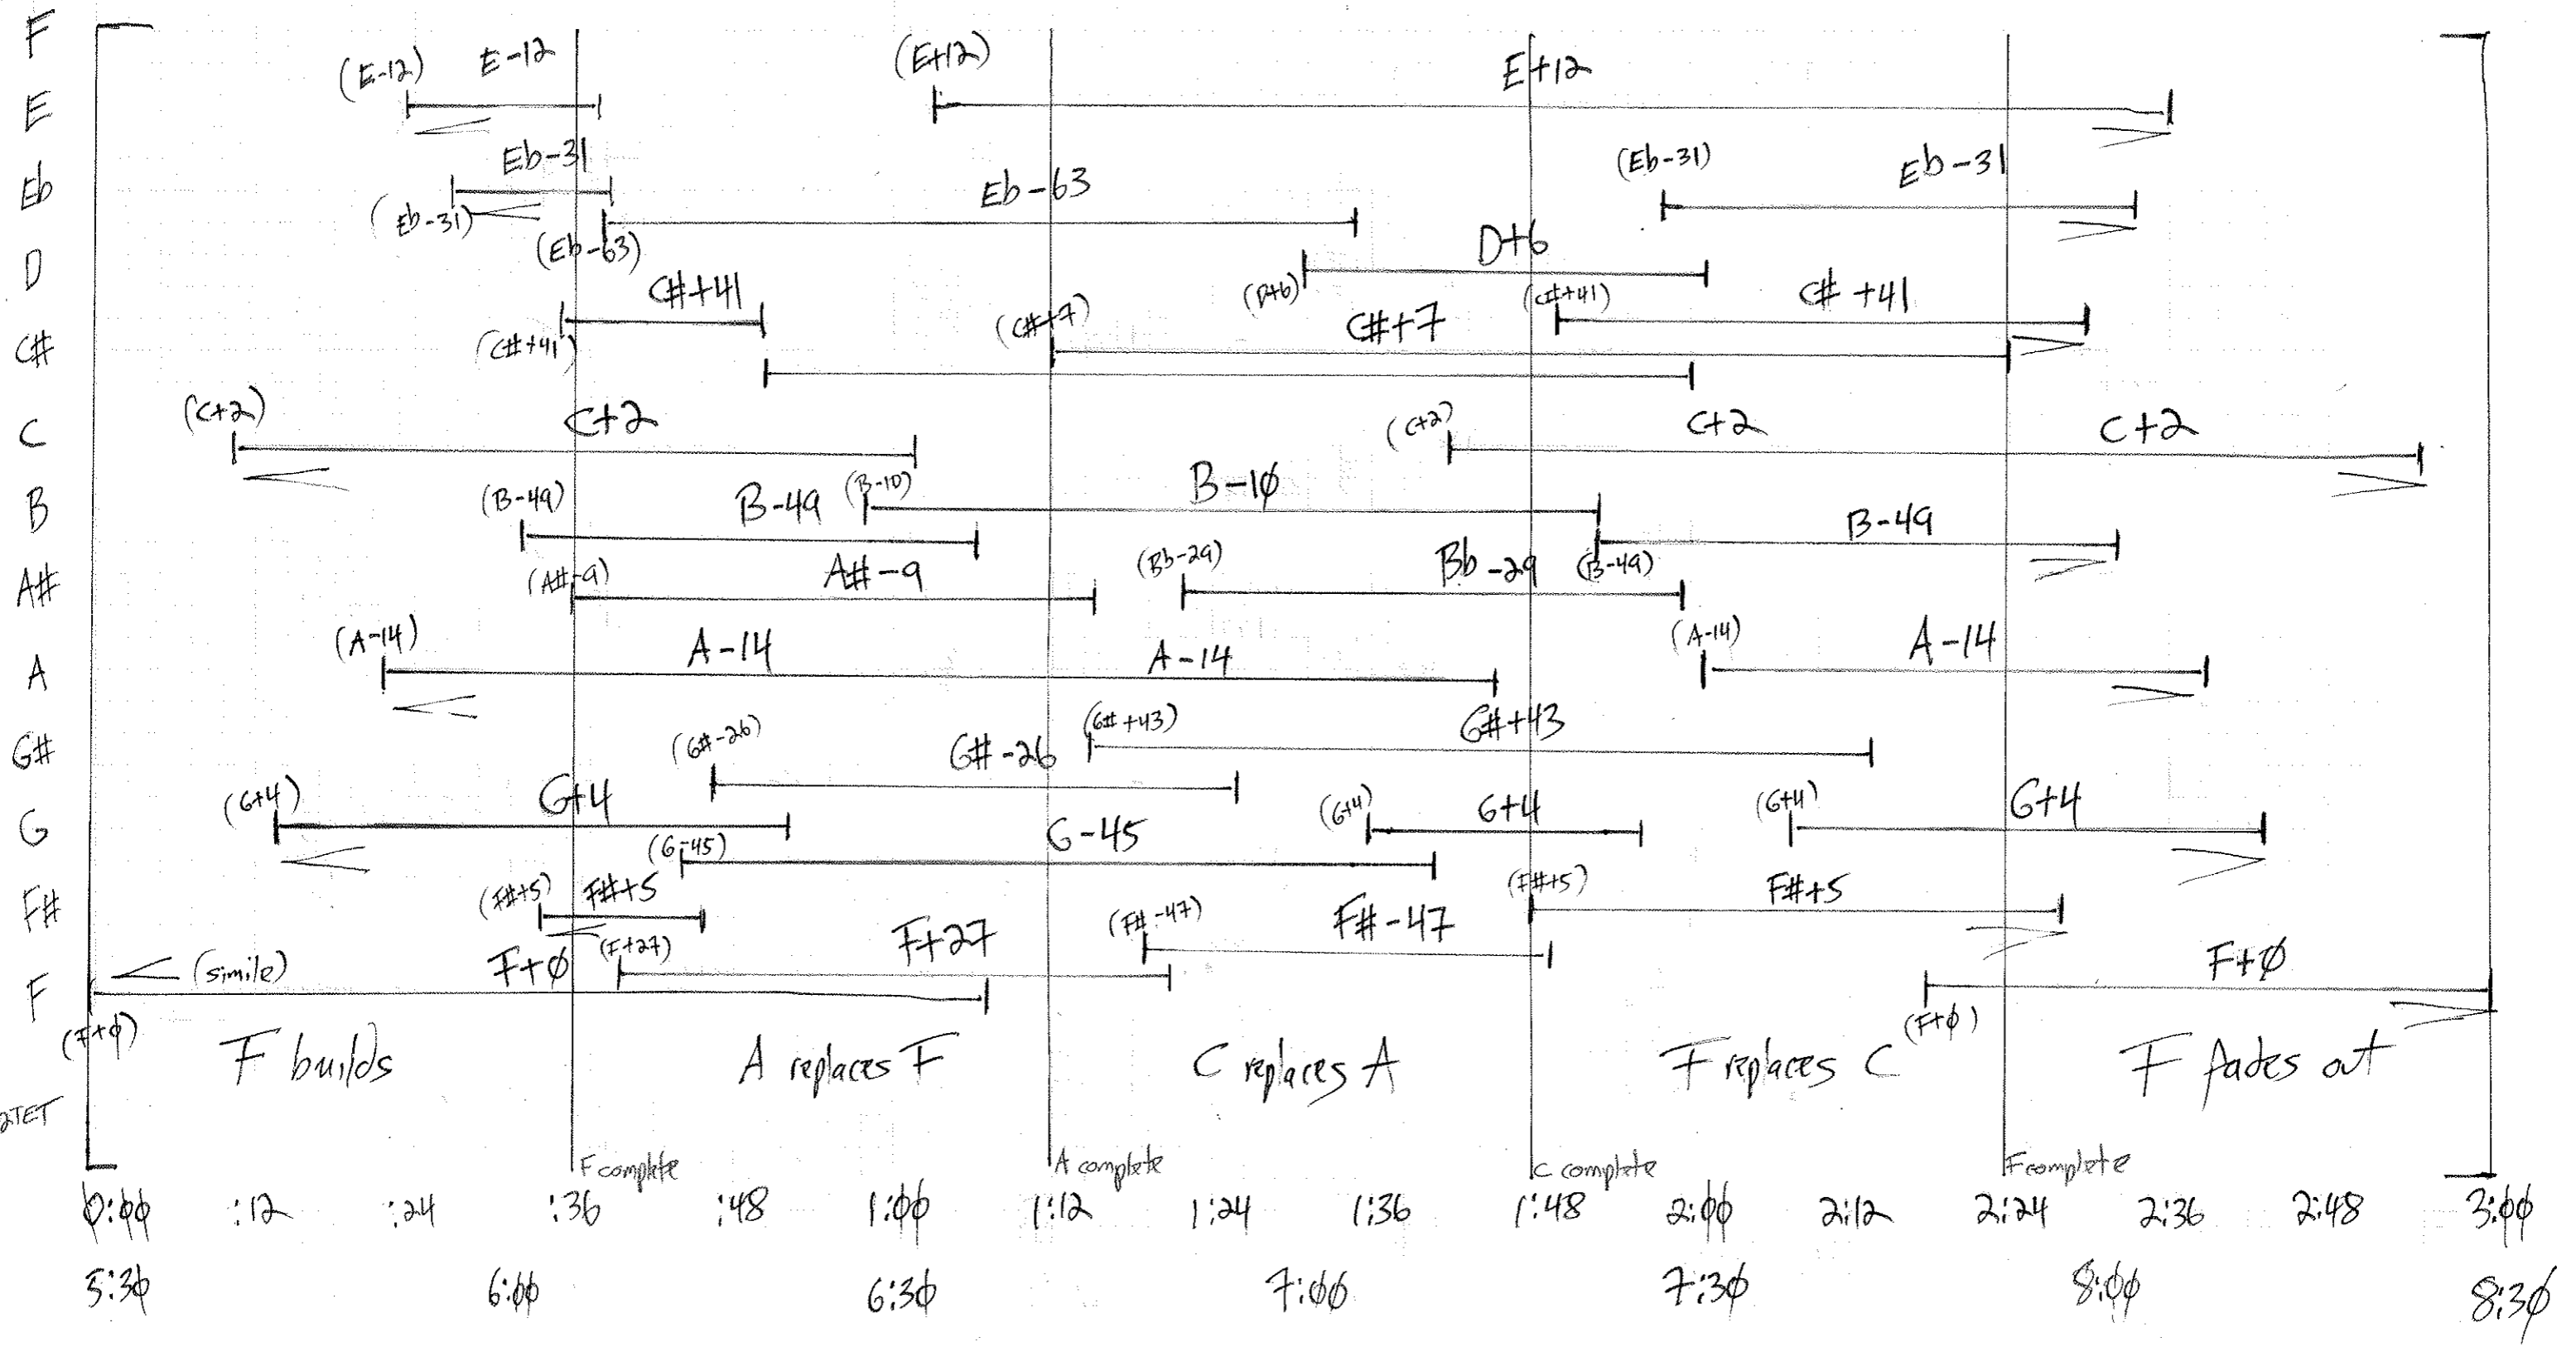

# freethorn (Chapel of the chimes)

itches w/ cents deviations

all pitches fade out, in

(LP 6/19/12)